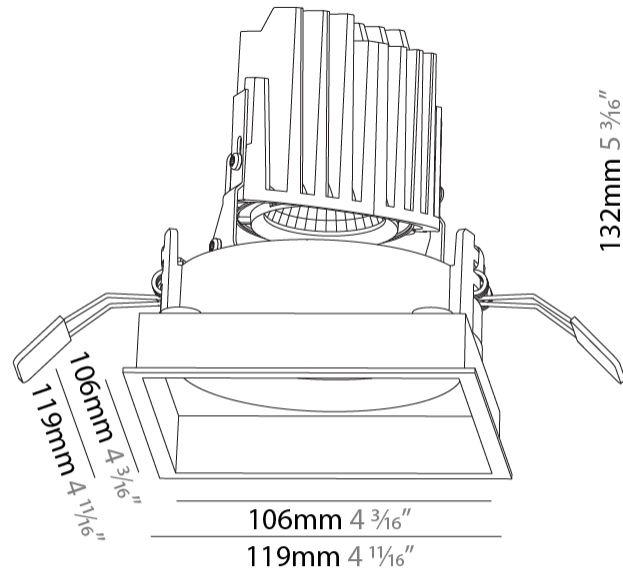

GENERAL

Series: Bioniq
Subseries: Bioniq Square Adjustable
Brand: Prolicht
Division: Architectural
Mounting Type: Recessed
Mounting Location: Ceiling
Subcategory: Downlight

PHYSICAL

Shape: Square
Length (mm): 119
Length (in): 4 11/16
Width (mm): 119
Width (in): 4 11/16
Depth (mm): 132
Depth (in): 5 3/16
Min. Recessing Depth (mm): 150
Min. Recessing Depth (in): 5 7/8
Light Distribution: Adjustable / Downlight
Weight (kg): 0.544
Weight (lbs): 1.2
Fixture Finish: SSR / BKV / CWI / CRY / HAB / LAG / UFT / ITA / RUA / RUR / MIC / FTG / MYG / TWT / LOD / PUS / FRO / FUP / KIA / POP / BLS / SPG / MEY / GOH / GUM / CHC / COM / ABZ / JAG / OBR / MOS / ROR
Fixture Material: Aluminum Die Cast
Cut-out Measurements: 114mm / 4 1/2" x 114mm / 4 1/2"

ELECTRICAL

Lamp Type: LED (Zhaga Standard)
Total Output Wattage (W): 15
Dimming: Dali Dimming
Driver Included: No
Driver Location: Recessed Housing
Driver Type: Constant Current - 120Vac
Housing: See components
Input Voltage (V): 120
Constant Current (MA): 350

LED

Number of LEDs: 1
Color Temperature (°K): Warm Dim
Max. Delivered Lumen (lm): 760
Nominal Lumen (lm): 1140
CRI: >90 CRI
Lamp Life (hrs): 50000

OPTICAL

Reflector: 20 / 40 / 60
Adjustability: Rotational 355°; Tilt 30°

RATINGS AND CERTIFICATIONS

Certified By: Certified for North American Standards
IP rating: IP20